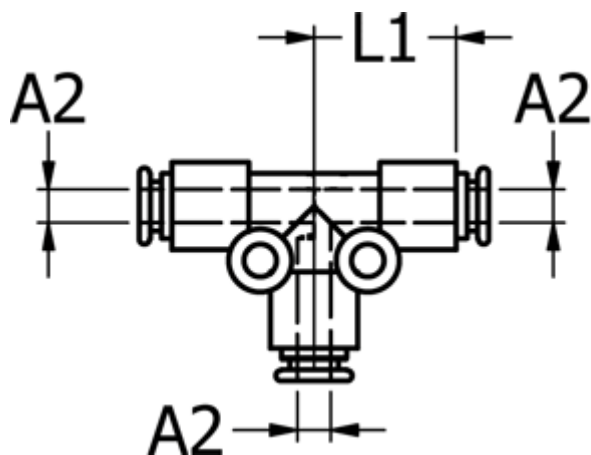

Data Sheet

Article number: 586PG6

Description: Mini Push-in PG Tee connection 6 Ø6/Ø6/Ø6

Measures

Ext. hose diameter A2 = 6 mm

L1 = 16